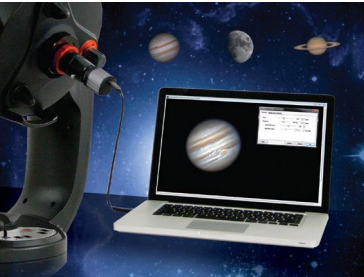

 **CELESTRON**

SKYRIS™

USB 3.0 ASTRONOMICAL CCD CAMERA

**THE UNIVERSE IS YOUR STUDIO –
CREATE YOUR MASTERPIECE.**

- // Six models for planetary, lunar, and solar imaging
- // Highly-sensitive EXview HAD™ Sony Color and Monochrome CCDs
- // High-speed USB 3.0 connection enables fastest framerate possible
- // Capable of capturing exposures in as little as 1/10,000th of a second, for sharper, high-resolution images
- // 12-bit output provides higher dynamic range than standard planetary cameras

For years, The Imaging Source has provided amateur astronomers with high-quality CCD cameras that elevate amateur planetary imaging from a casual hobby into an art form. Now, number-one telescope maker Celestron is thrilled to introduce our game-changing astronomical CCD camera developed with The Imaging Source: Skyris.

Designed for beginning and advanced imagers alike, each of the six Skyris models will make you experience the sky from a completely new perspective as you create stunning planetary images in crisp, high resolution. Superior internal components—including Sony imaging sensors and high-speed USB 3.0 connections—create rapid exposures that capture stable air and dynamic 12-bit image output that outrange the 8-bit of standard planetary CCDs. The external camera housing has been redesigned by Celestron for improved heat dissipation, thereby minimizing the temperature effect on CCD noise. The included Celestron iCap software and stacking software aid with capturing, filtering, aligning, stacking, and exporting your best images. Finally, Skyris comes packaged with several additional useful accessories, including a metal 1.25" nosepiece, optional IR-cut filter, and 10' USB 3.0 cable.